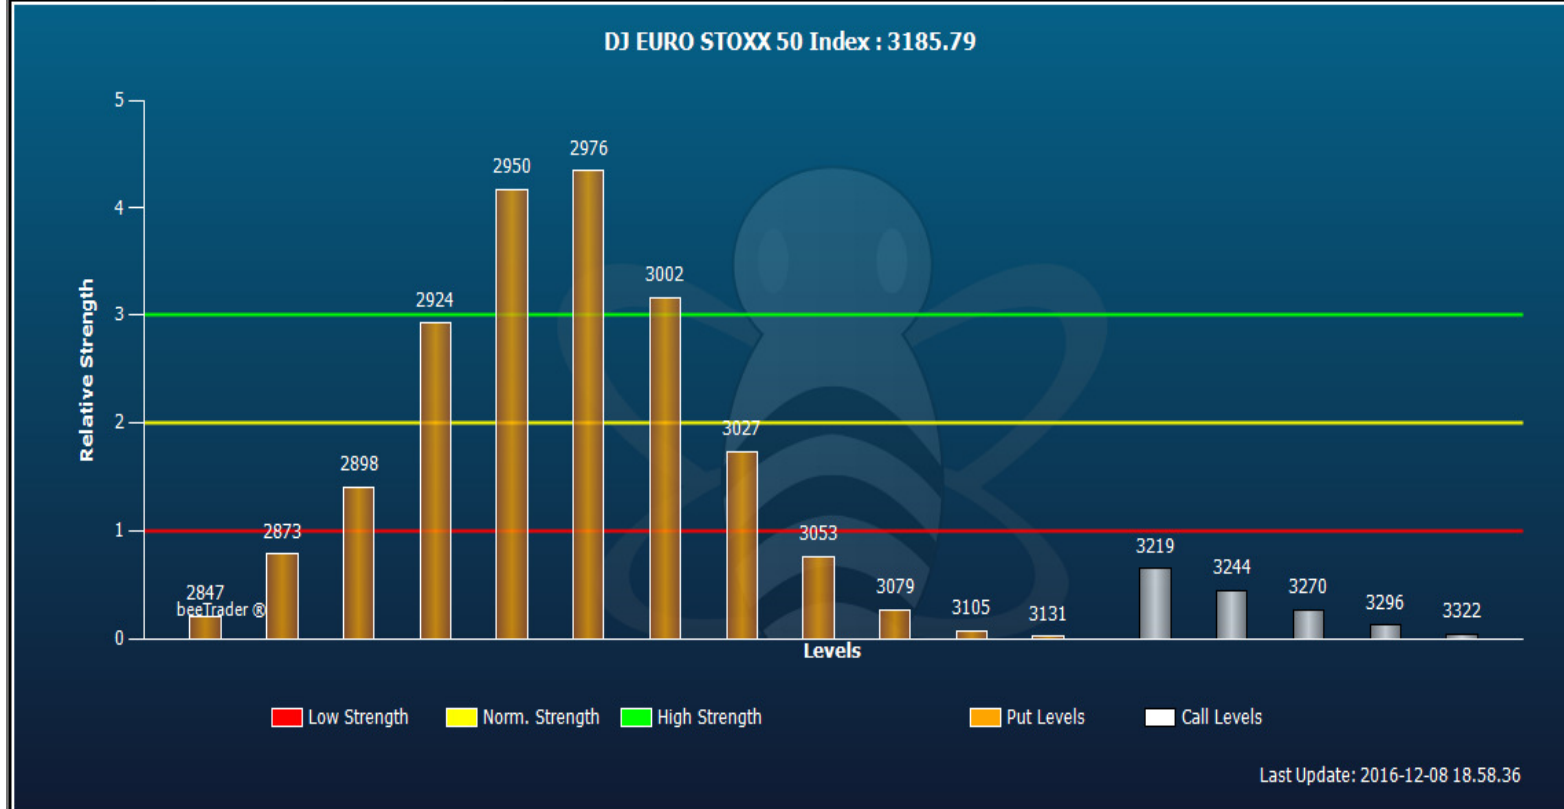

File Nuovo Strumenti beeApps Finestre Help

Trading Room Follow Me bee Price Distribution D.P.D. Market Strategy OverSpread Iceberg

Applicazioni beeTrader

Precedente Successivo

Step 5 of 5

Passo Strike 25

Ricarica

Property	Put	Call
Total Strength	17.752	0
Avg. Strength	2.959	0
Num Levels	6	0
1st Low	3027.49	NaN
1st Norm	3001.66	NaN
1st High	3001.66	NaN
1st Low %	4.969	NaN
1st Norm %	5.78	NaN
1st High %	5.78	NaN
Highest Level	4.344	0.648
3219 level		0.648
3244 level		0.447
3270 level		0.267
3296 level		0.122
3322 level		0.042