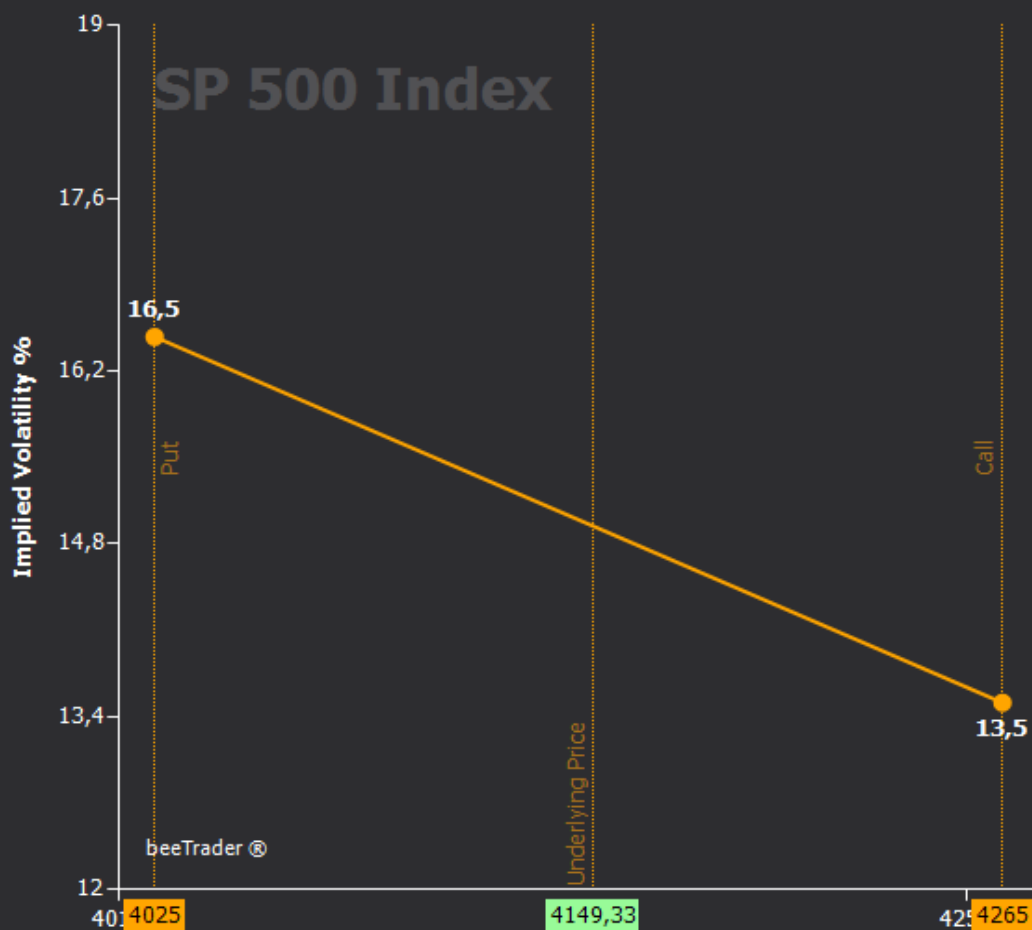

Chart 3

2023-05-18 (30 days)

Snapshot Skewness Current Skewness

Snapshot Skewness

Current Skewness

Difference

-3

2023-04-18 19.02.36